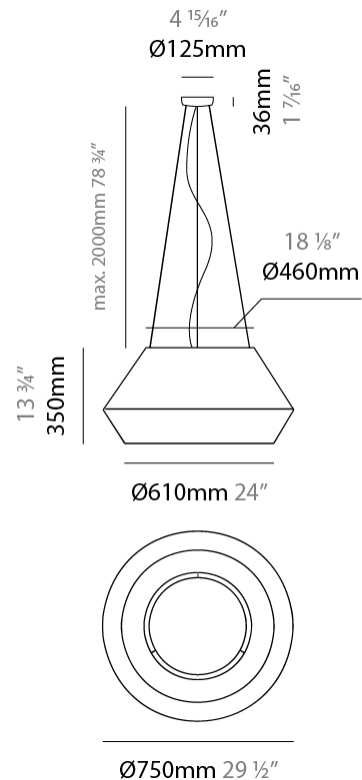

PROJECT	_____
TYPE	_____
SPECIFIER	_____
QUANTITY	_____
DATE	_____

BANYO SUSPENSION

D111002-

base number   Finish
Options

1. To build a product code in our configurator select the specify button on the base model # product page
2. To build a manual product code on this datasheet choose from the options listed below in blue font and add the suffix to the base model #

GENERAL

Series: Banyo
Partner: Ole
Division: Design
Installation: Suspension
Product Type: Pendant
Mounting Location: Ceiling
Light Distribution: Direct

PHYSICAL

Shape: Dome
Diameter (mm): 750
Diameter (in): 29 1/2
Height (mm): 350
Height (in): 13 3/4
Max. Overall Height (mm): 2350
Max. Overall Height (in): 92 1/2
Weight (kg): 10
Weight (lbs): 22.05
Diffuser: Satin Glass
Fixture Finish: BEI / BLK / BLU / COG / DGN / GRY / MRN / MOC / MUS / OLV / SIL / STN / TER / WHI
Holder Finish: MBK
Accent Finish: MBK
Fixture Material: Fabric Cord / Metal
Primary Material: Fabric - Recycled
Cable Details: 2000mm/78 3/4" Cable - Transparent
Upon Request: Matte White Holder

ELECTRICAL

Number of Lamps: 3
Lamp Type: LED Retrofit
Lamp Shape: A19
Bulb Included: Bulb Not Included
Max. Wattage Per Lamp (W): 15
Lamp Base: E26
Input Voltage (V): 120
Upon Request: 277Vac / GU24

LED

OPTICAL

RATINGS AND CERTIFICATIONS

Certified By: Certified for North American Standards
IP rating: IP20