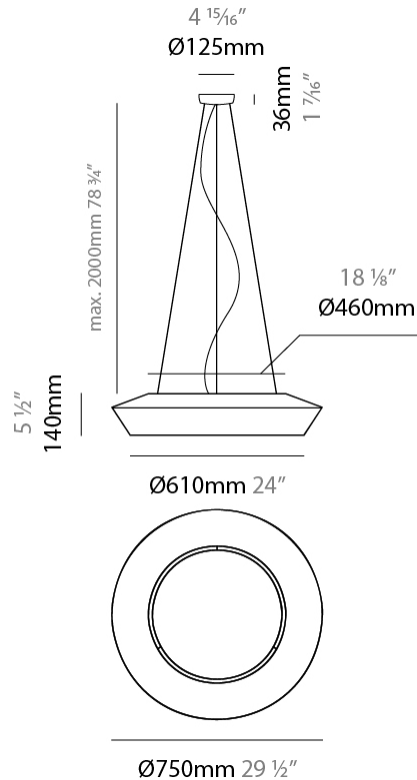

BANYO SUSPENSION

D111003-

base number Finish
Options

1. To build a product code in our configurator select the specify button on the base model # product page
2. To build a manual product code on this datasheet choose from the options listed below in blue font and add the suffix to the base model #

GENERAL

Series: Banyo
Partner: Ole
Division: Design
Installation: Suspension
Product Type: Pendant
Mounting Location: Ceiling
Light Distribution: Direct

PHYSICAL

Shape: Disc
Diameter (mm): 750
Diameter (in): 29 1/2
Height (mm): 140
Height (in): 5 1/2
Max. Overall Height (mm): 2140
Max. Overall Height (in): 84 1/4
Weight (kg): 10
Weight (lbs): 22.05
Diffuser: Satin Glass
Fixture Finish: BEI / BLK / BLU / COG / DGN / GRY / MRN / MOC / MUS / OLV / SIL / STN / TER / WHI
Holder Finish: MBK
Accent Finish: MBK
Fixture Material: Fabric Cord / Metal
Primary Material: Fabric - Recycled
Cable Details: 2000mm/78 3/4" Cable - Transparent
Upon Request: Matte White Holder

ELECTRICAL

Number of Lamps: 3
Lamp Type: LED Retrofit
Lamp Shape: A19
Bulb Included: Bulb Not Included
Max. Wattage Per Lamp (W): 15
Lamp Base: E26
Input Voltage (V): 120
Upon Request: 277Vac / GU24

LED

OPTICAL

RATINGS AND CERTIFICATIONS

Certified By: Certified for North American Standards
IP rating: IP20

PROJECT
TYPE
SPECIFIER
QUANTITY
DATE