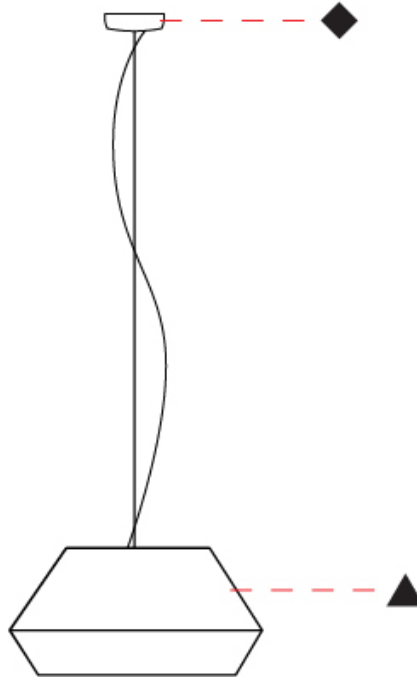

BANYO SUSPENSION

D111001-

PROJECT

TYPE

SPECIFIER

QUANTITY

DATE

D